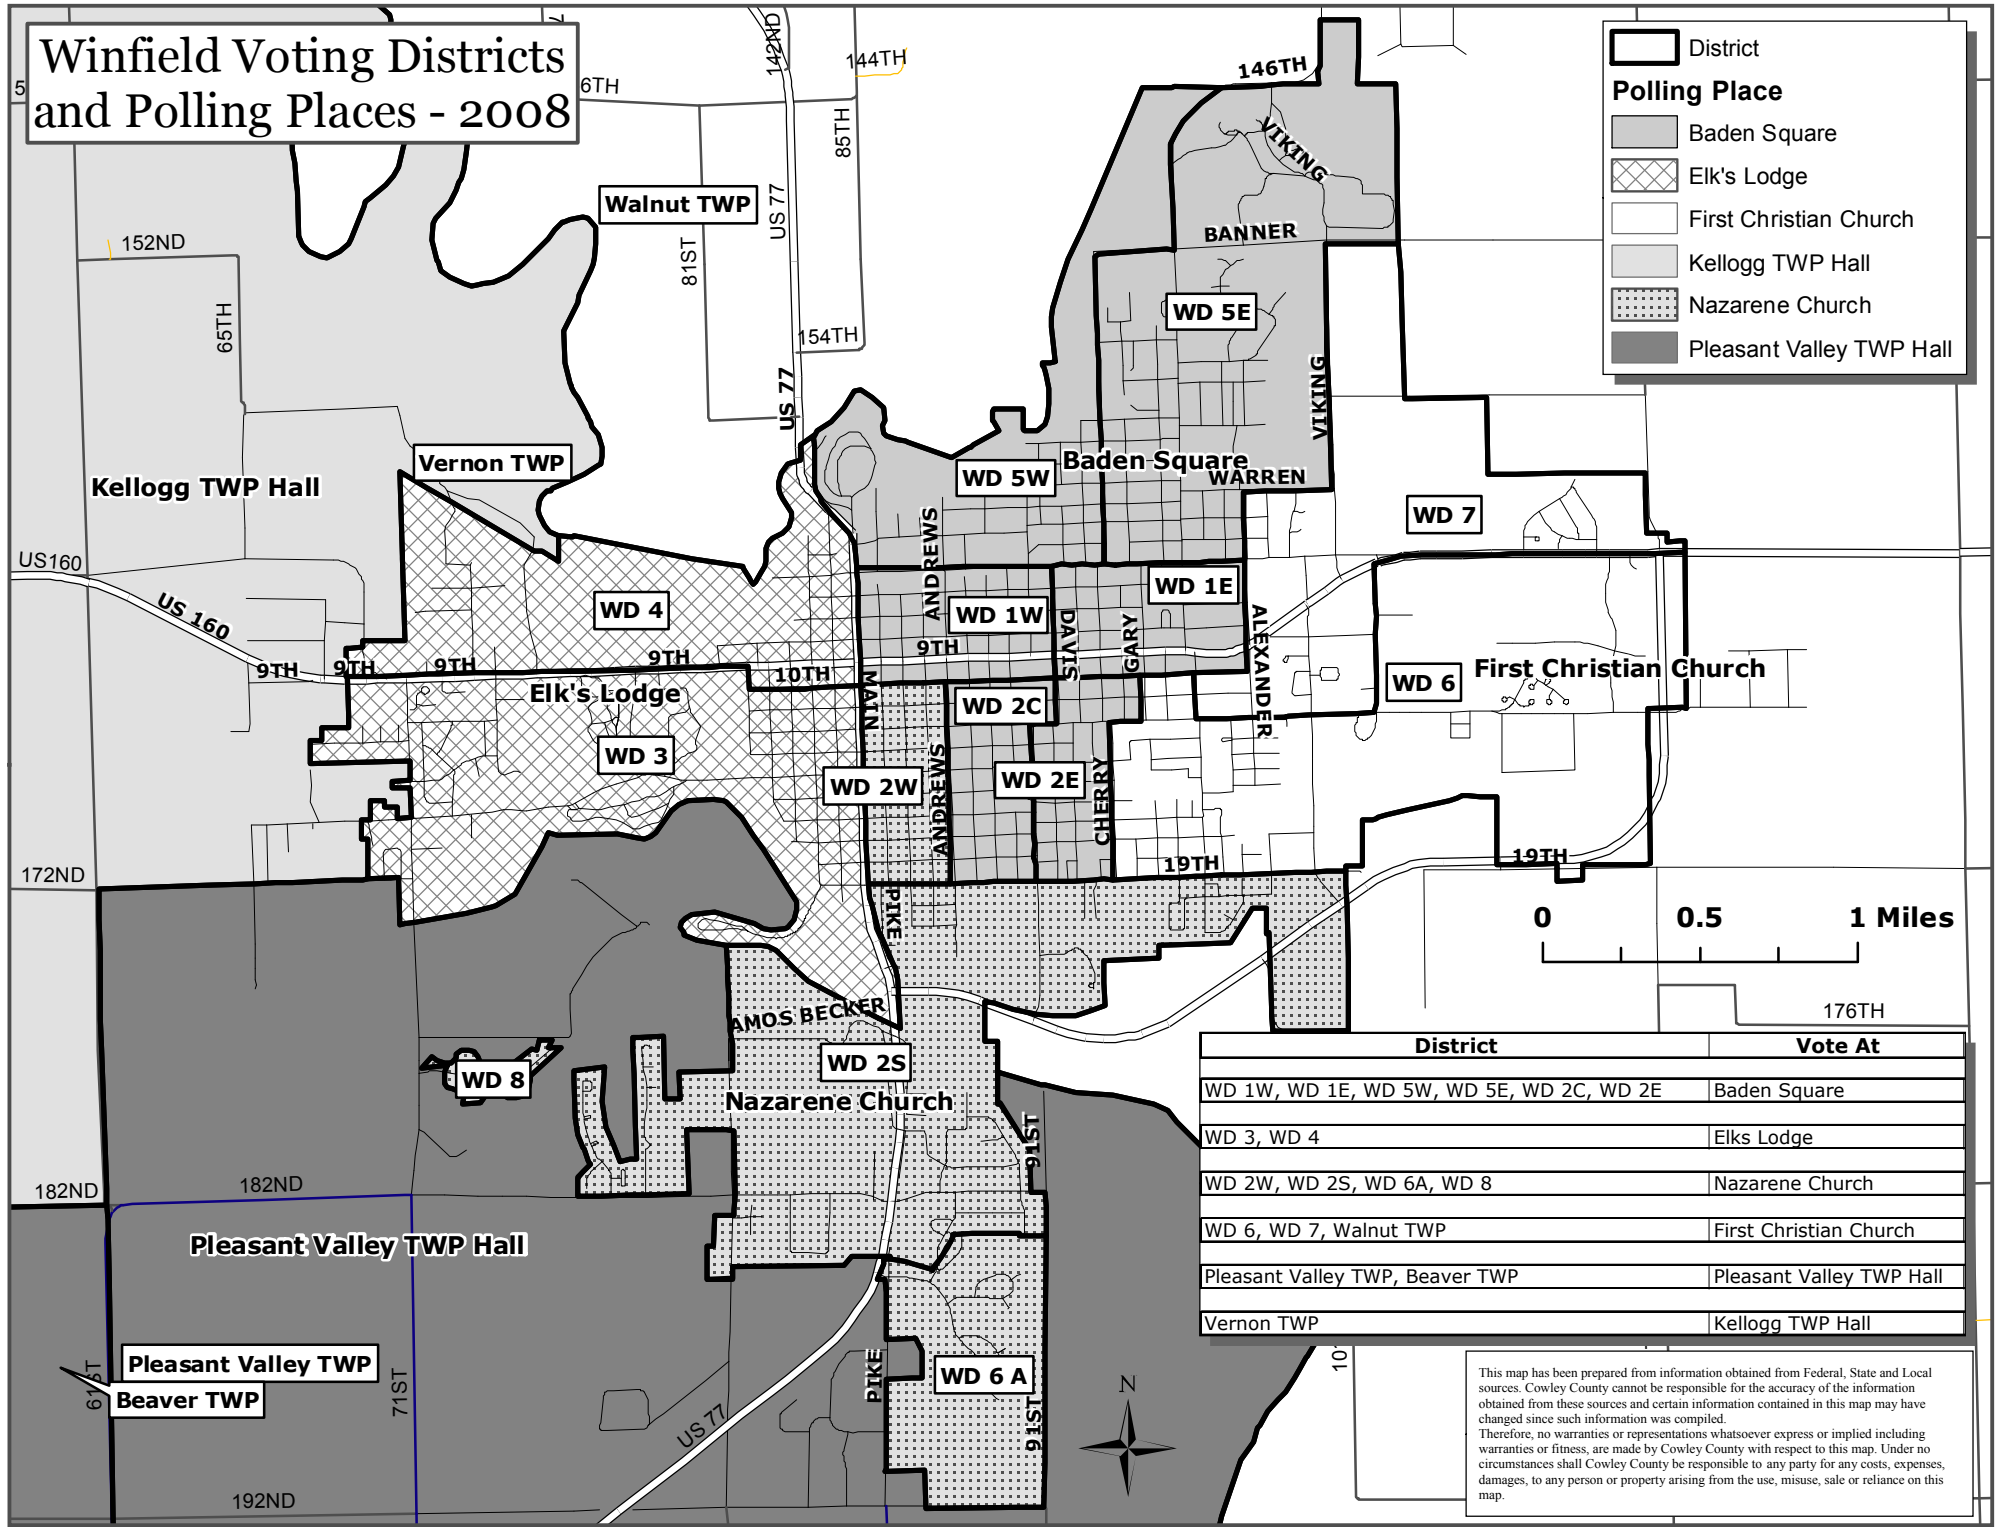

# Winfield Voting Districts and Polling Places - 2008

**District**

**Polling Place**

- Baden Square
- Elk's Lodge
- First Christian Church
- Kellogg TWP Hall
- Nazarene Church
- Pleasant Valley TWP Hall

District	Vote At
WD 1W, WD 1E, WD 5W, WD 5E, WD 2C, WD 2E	Baden Square
WD 3, WD 4	Elks Lodge
WD 2W, WD 2S, WD 6A, WD 8	Nazarene Church
WD 6, WD 7, Walnut TWP	First Christian Church
Pleasant Valley TWP, Beaver TWP	Pleasant Valley TWP Hall
Vernon TWP	Kellogg TWP Hall

This map has been prepared from information obtained from Federal, State and Local sources. Cowley County cannot be responsible for the accuracy of the information obtained from these sources and certain information contained in this map may have changed since such information was compiled. Therefore, no warranties or representations whatsoever express or implied including warranties of fitness, are made by Cowley County with respect to this map. Under no circumstances shall Cowley County be responsible to any party for any costs, expenses, damages, to any person or property arising from the use, misuse, sale or reliance on this map.